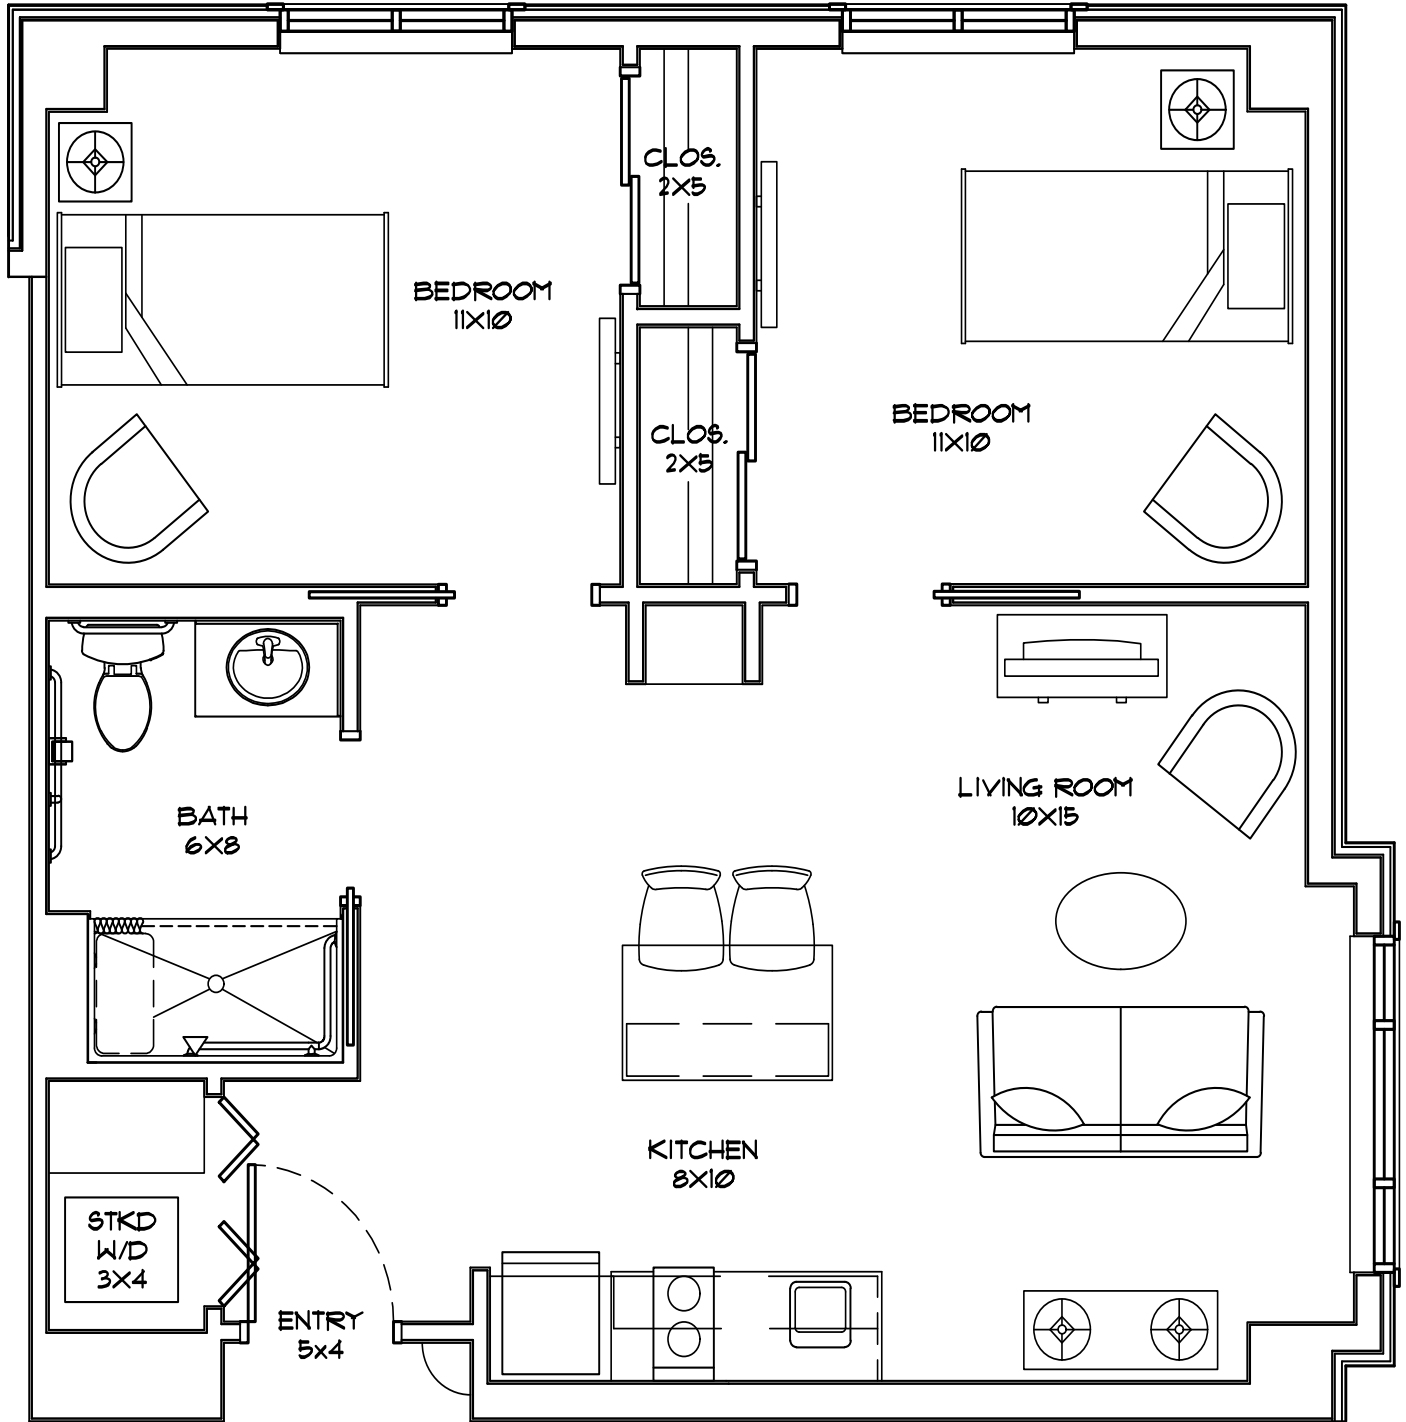

Dogwood - 200 West

2 Bedroom | 713 sq. ft.

Square footage is approximate. All renderings are subject to change.

The Villas of Holmdel

200 Commons Way | Holmdel, NJ 07733

732-241-5554 | VillasOfHolmdel.com

Concierge and Enhanced Living

Hackensack
Meridian Health