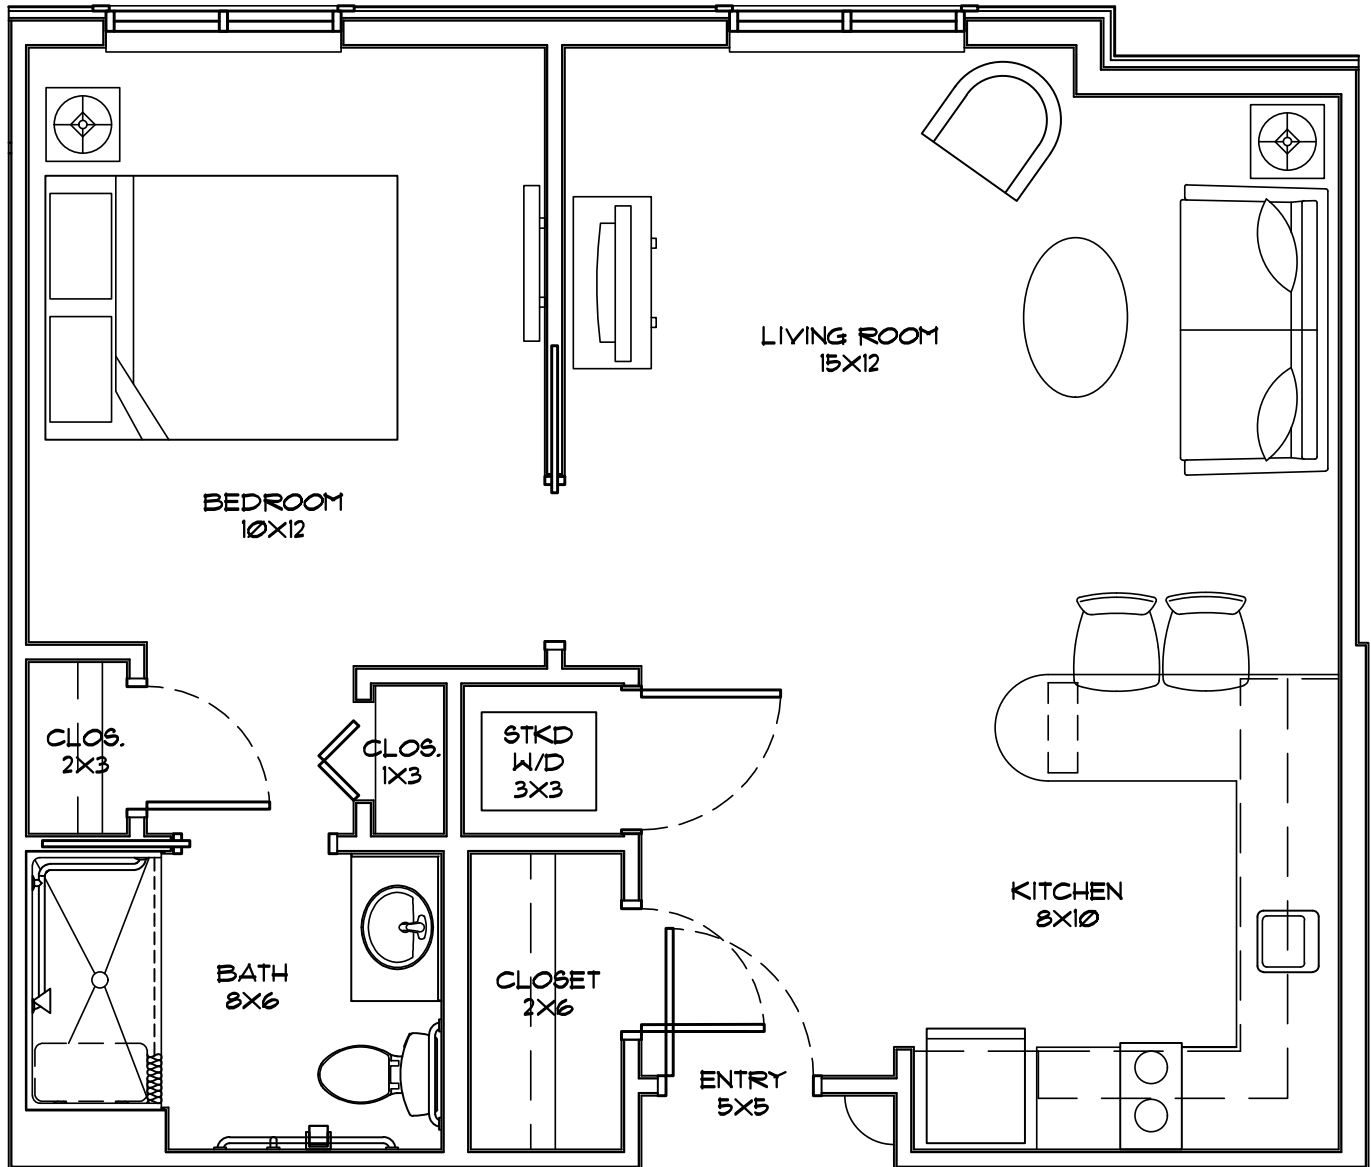

# Spruce - 237 South

1 Bedroom + Den | 1027 sq. ft.

Square footage is approximate. All renderings are subject to change.

# Spruce - 209 West

1 Bedroom + Den | 685 sq. ft.

Square footage is approximate. All renderings are subject to change.

# Birch - 220 East

1 Bedroom | 620 sq. ft.

Square footage is approximate. All renderings are subject to change.