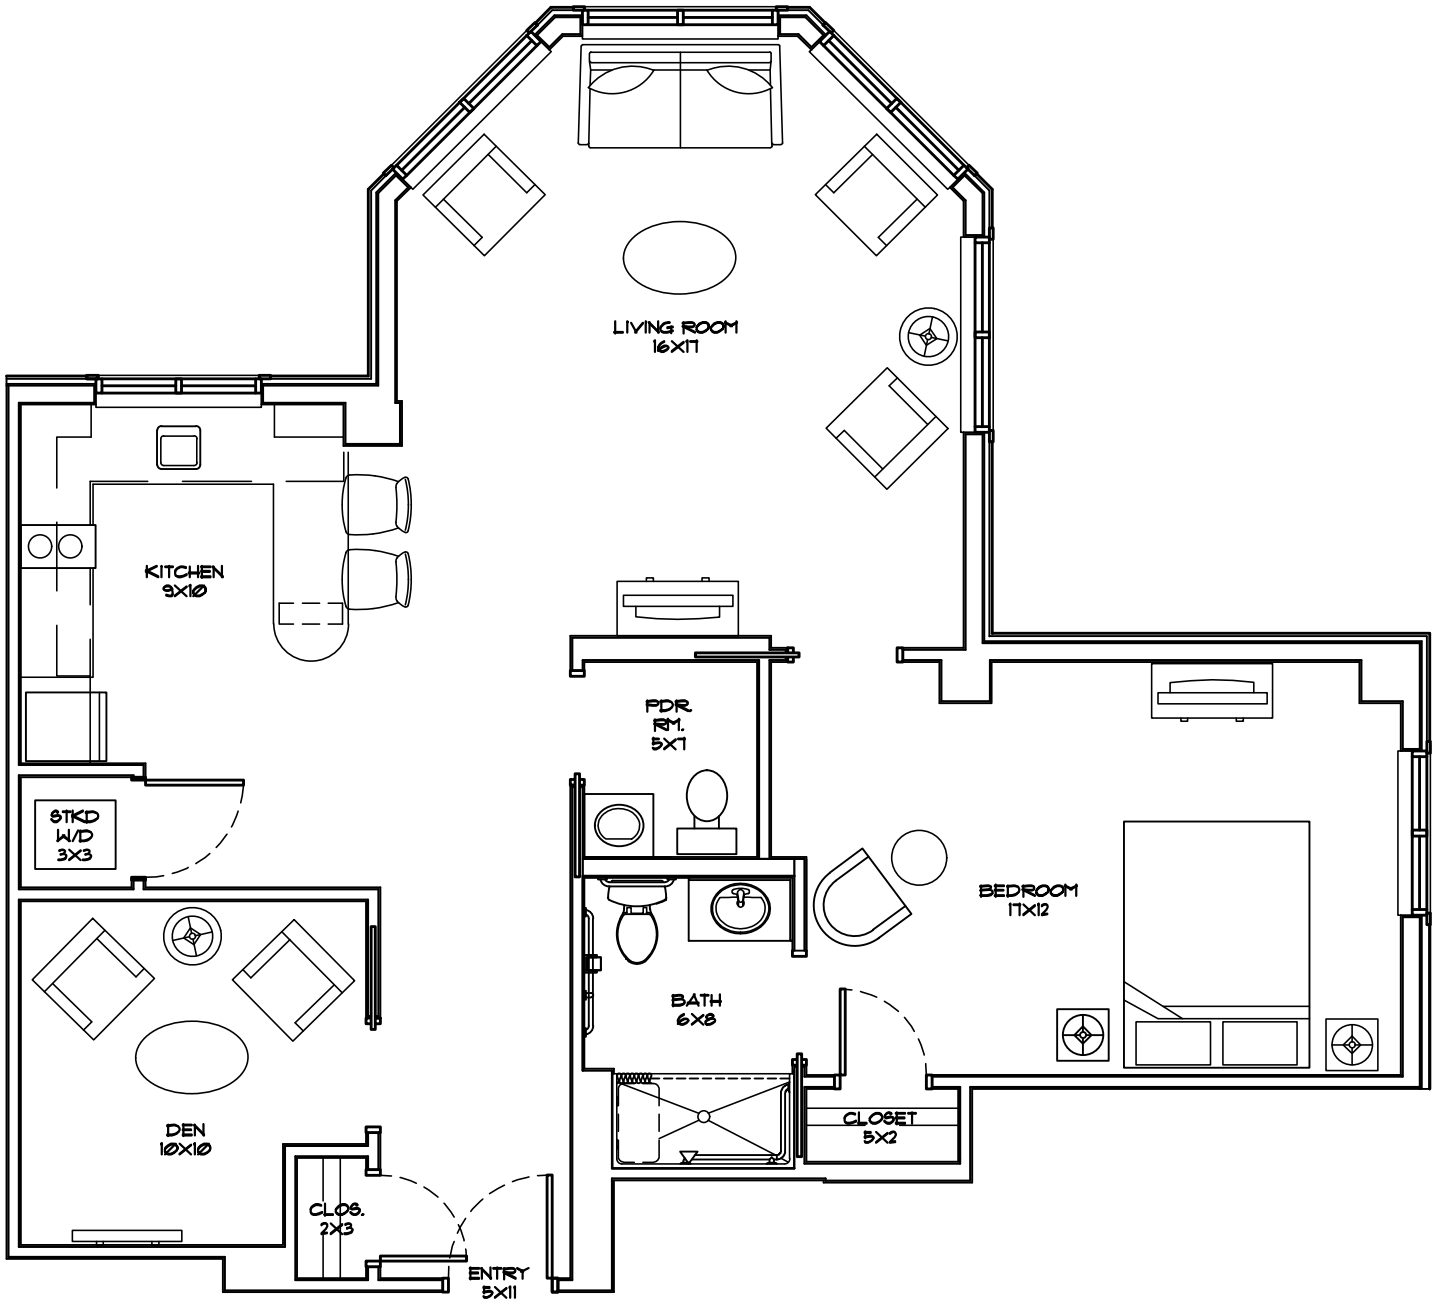

# Spruce - 237 South

1 Bedroom + Den | 1027 sq. ft.

Square footage is approximate. All renderings are subject to change.

# Spruce - 209 West

1 Bedroom + Den | 685 sq. ft.

Square footage is approximate. All renderings are subject to change.

# Birch - 220 East

1 Bedroom | 620 sq. ft.

Square footage is approximate. All renderings are subject to change.