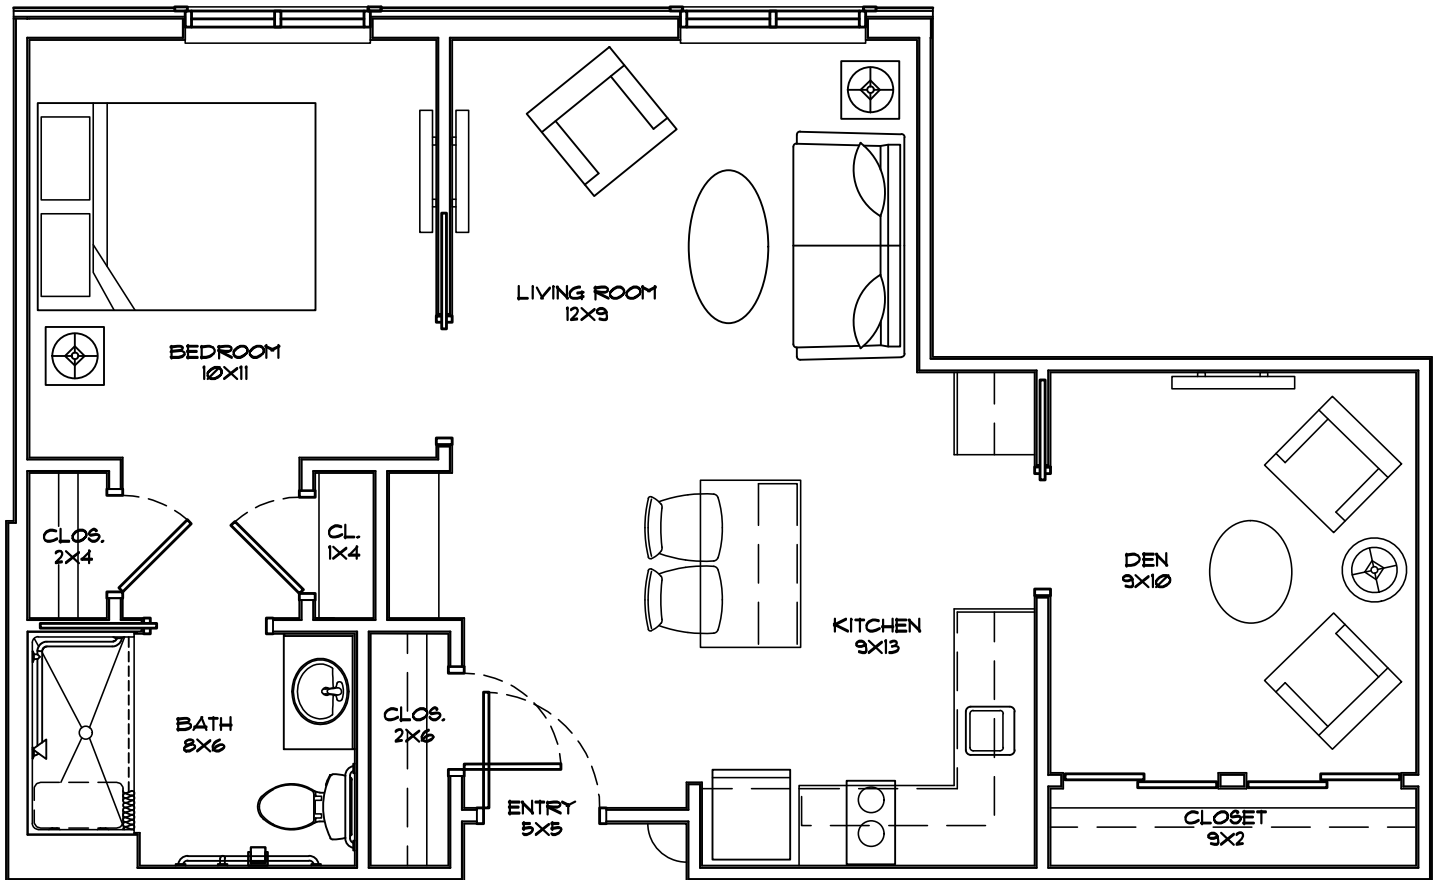

# Spruce - 237 South

1 Bedroom + Den | 1027 sq. ft.

Square footage is approximate. All renderings are subject to change.

# Spruce - 209 West

1 Bedroom + Den | 685 sq. ft.

Square footage is approximate. All renderings are subject to change.

# Birch - 220 East

1 Bedroom | 620 sq. ft.

Square footage is approximate. All renderings are subject to change.