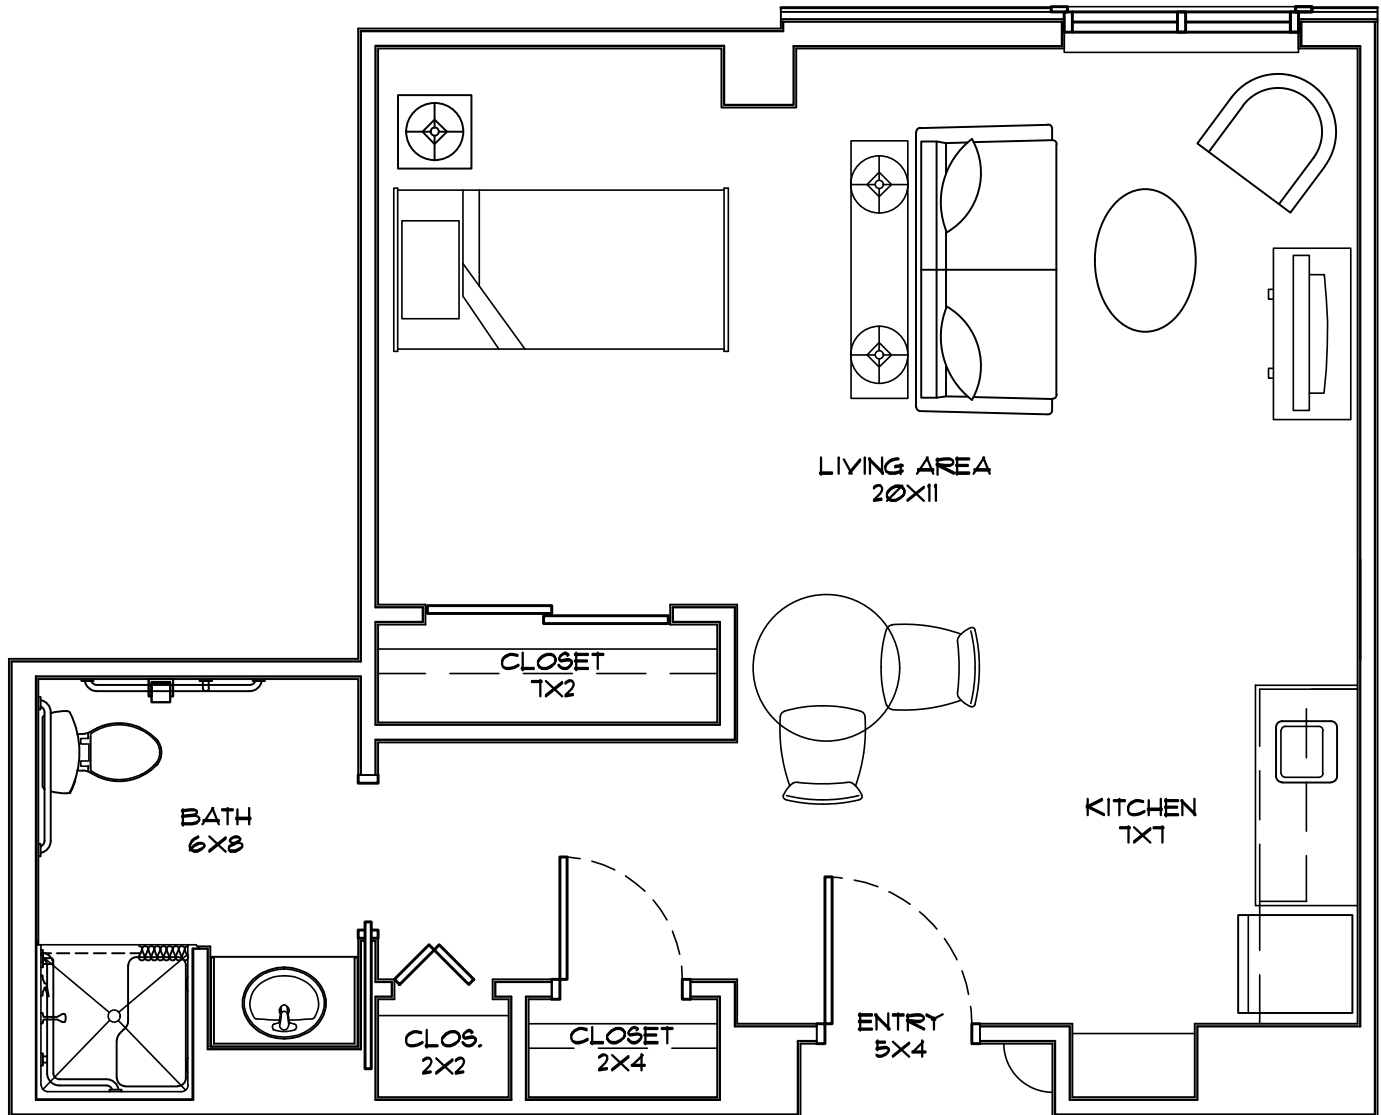

# Maple - 211 North

Studio | 509 sq. ft.

Square footage is approximate. All renderings are subject to change.